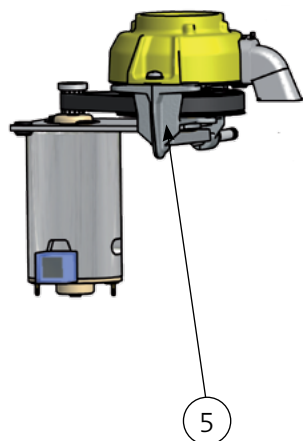

SPARE PARTS LIST - ProD ESPRESSO - 100-120V 50/60Hz

Model: ProM Espresso 100-120V 50/60Hz

ARTICLE NO.	DRAWING NO.	DESCRIPTION
100580	5	EK8 built-in grinder fine 100-120V 50/60Hz
101017	40	Grinder casing cover EK8, service pack
101019	41	Grinding disc set EK8 pro,m service pack
101022	42	Adjustment EK8 ProM Espresso, service pack
101021	43	Belt / wheel EK8, service pack
102180	44	Spout EK8 100-120V, service pack
101020	45	Rotating burr carrier EK8, service pack
101023	46	Damper EK8, service pack