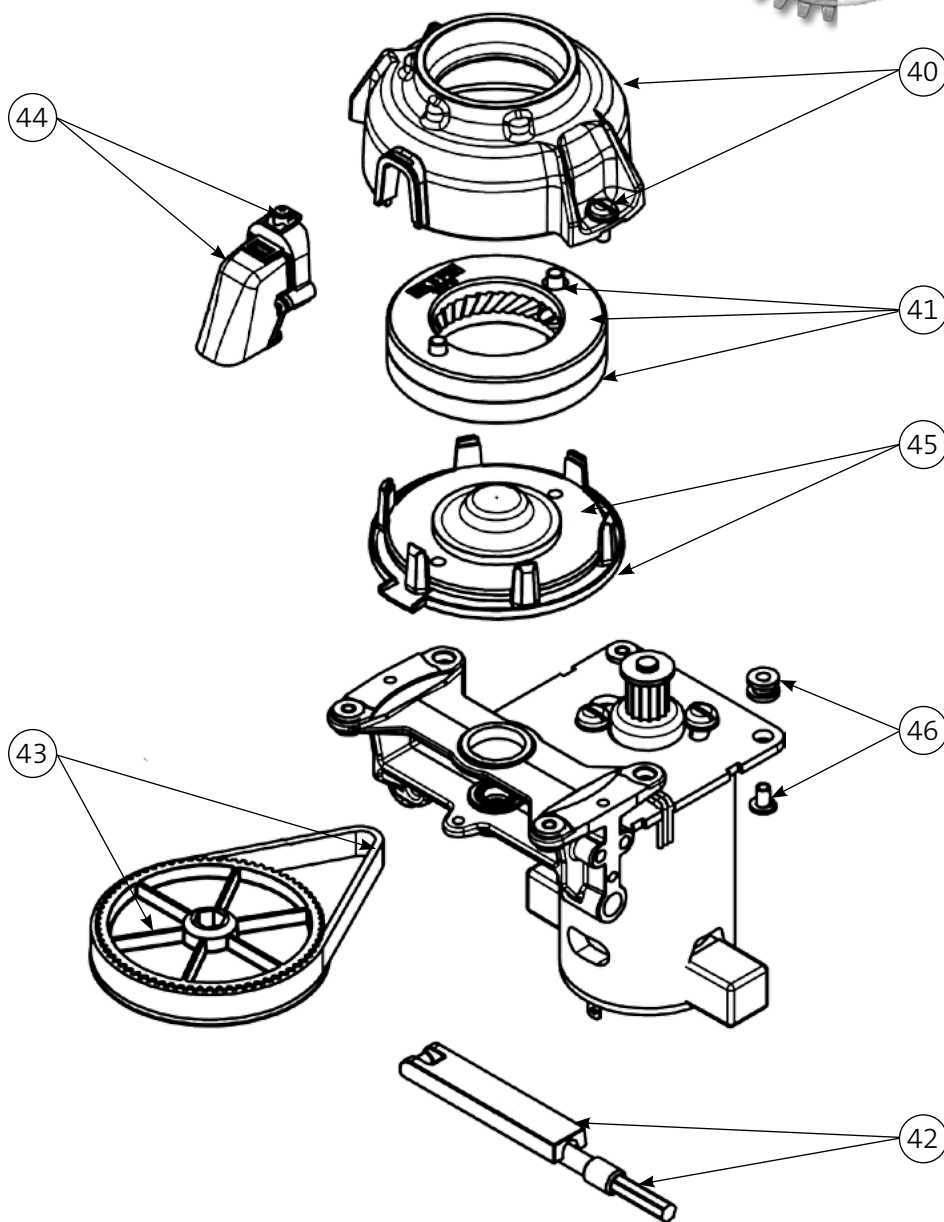

SPARE PARTS LIST - ProD ESPRESSO - 100-120V 50/60Hz

Model: ProM Espresso 100-120V 50/60Hz

ARTICLE NO.	DRAWING NO.	DESCRIPTION
100580	5	EK8 built-in grinder fine 100-120V 50/60Hz
101017	40	Grinder casing cover EK8, service pack
101019	41	Grinding disc set EK8 pro,m service pack
101022	42	Adjustment EK8 ProM Espresso, service pack
101021	43	Belt / wheel EK8, service pack
102180	44	Spout EK8 100-120V, service pack
101020	45	Rotating burr carrier EK8, service pack
101023	46	Damper EK8, service pack