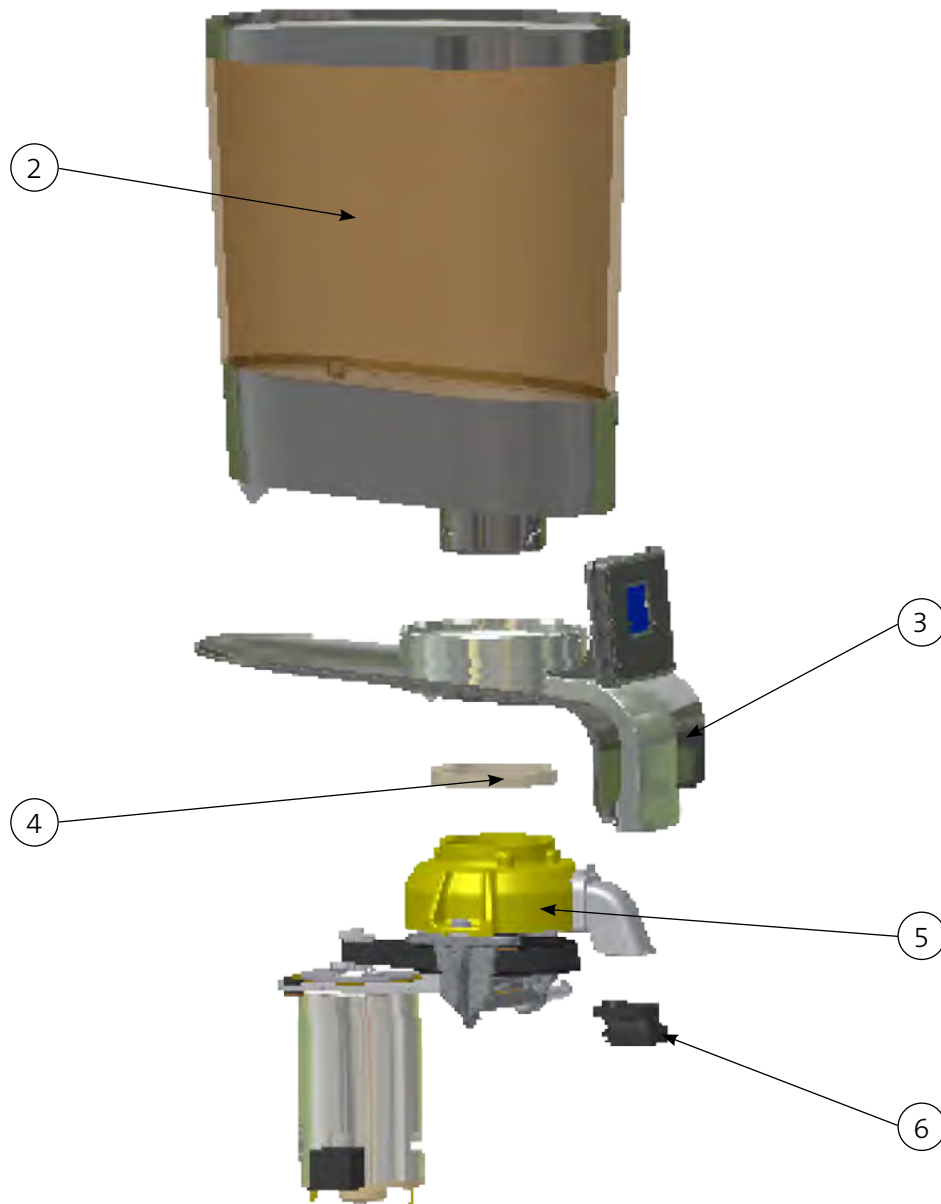

## SPARE PARTS LIST - ProD ESPRESSO - 100-120V 50/60Hz

Valid from 25<sup>th</sup> August 2015  
Supersedes all previously issued spare parts lists

Subject to change without prior notice.

## SPARE PARTS LIST - ProD ESPRESSO - 100-120V 50/60Hz

### Model: ProM Espresso 100-120V 50/60Hz

ARTICLE NO.	DRAWING NO.	DESCRIPTION
100485	2	Hopper ProD Espresso with lid
100751	3	Top housing assembly ProD Espresso DM
310624	4	Gasket grinder casing
100580	5	EK8 built-in grinder fine 100-120V 50/60Hz
310183	6	Spout gasket