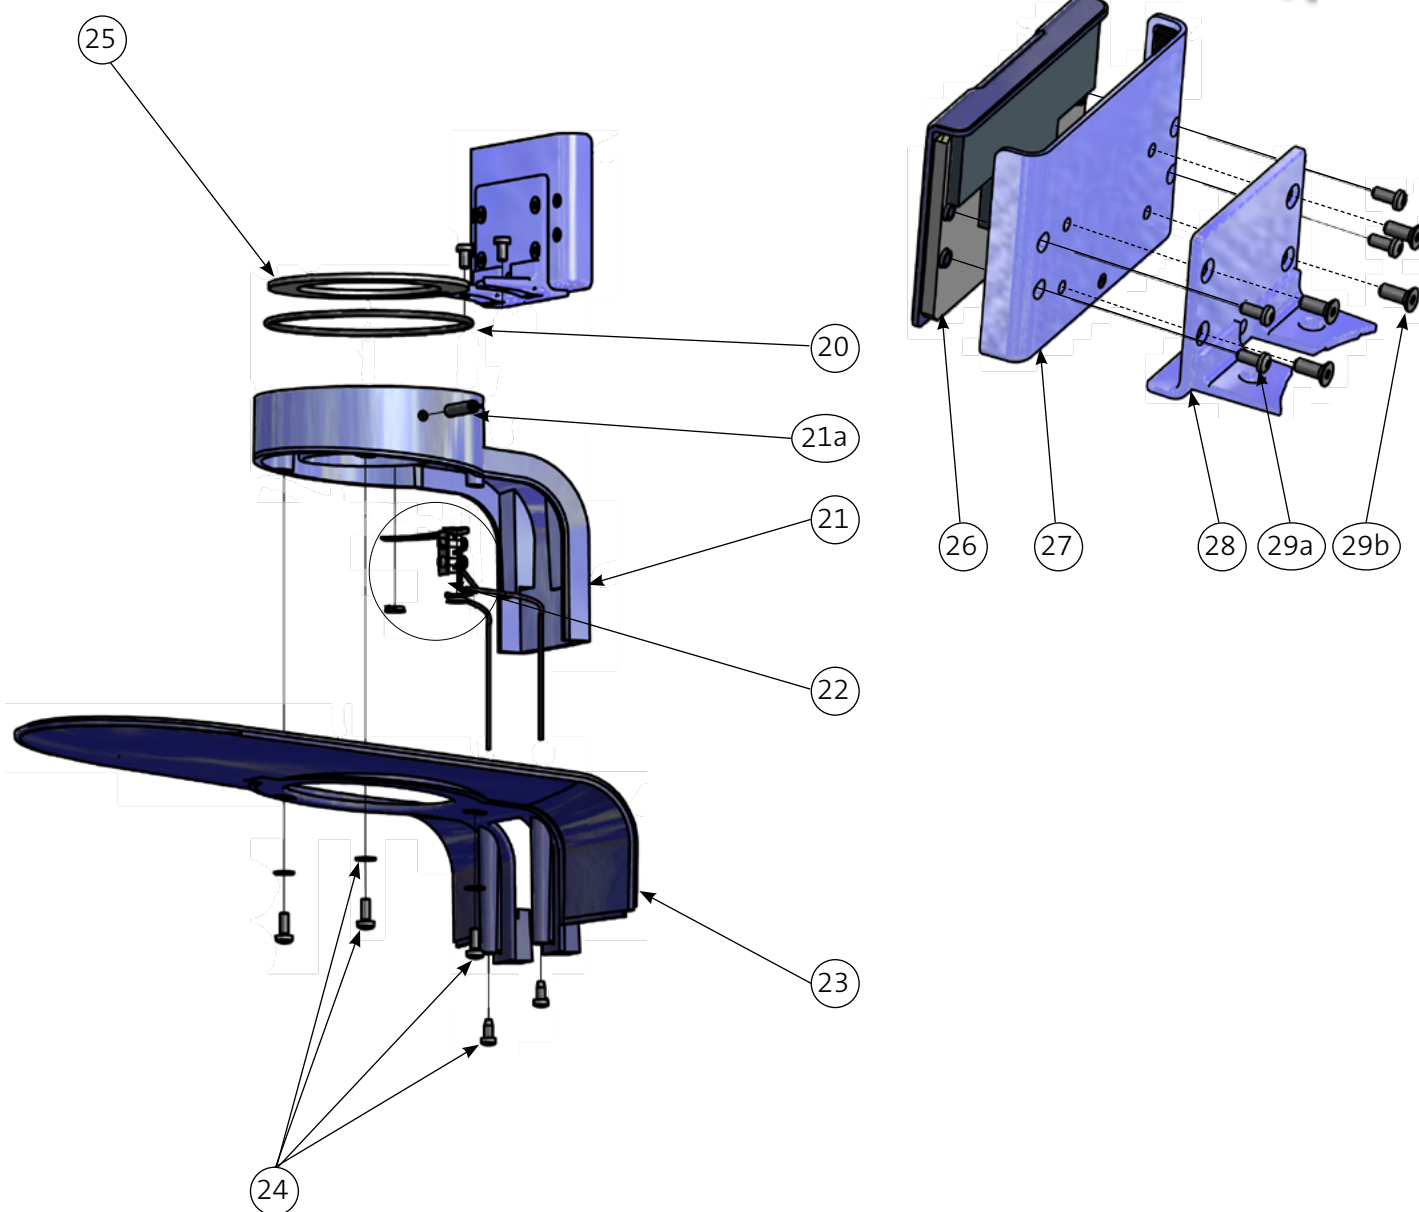

SPARE PARTS LIST - ProD ESPRESSO - 100-120V 50/60Hz

Model: ProM Espresso 100-120V 50/60Hz

ARTICLE NO.	DRAWING NO.	DESCRIPTION
310468	20	O-ring 71 x 2mm
100751	21	Spout cover ProD Espresso
100200	21a	Treaded pin with peak M4x20
310709	22	Micro switch, service pack
310058	23	Upper panel
310714	24	Small parts set, cover
100748	25	Seal ring hopper ProD
100295	26	Frontpanel Display ProD Espresso
100817	27	Rear Panel Display ProD Espresso
100816	28	Bracket Display ProD Espresso
100394	29a	Screw ProD Espresso Display 2,5*6
100395	29b	Screw for thermoplast 3x8