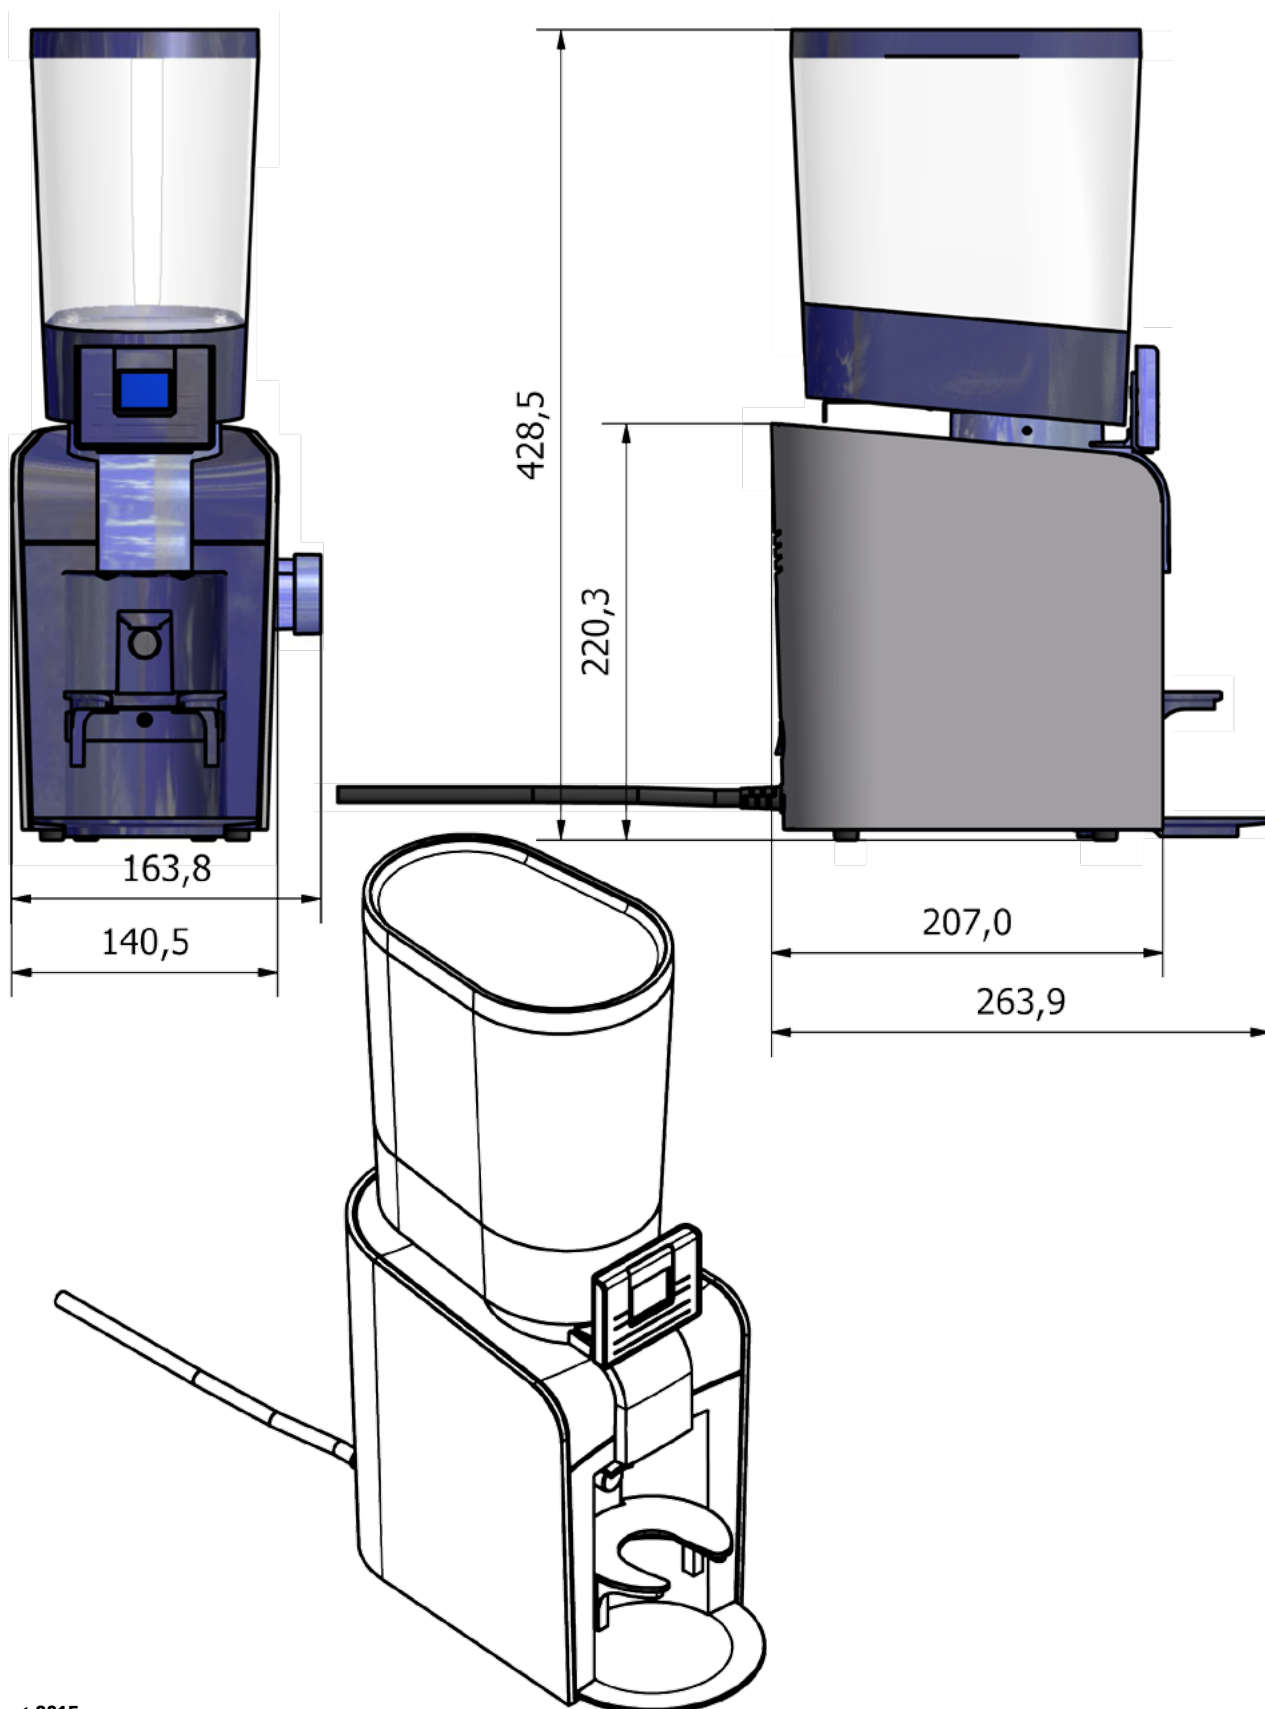

## SPARE PARTS LIST - ProD ESPRESSO - 100-120V 50/60Hz

Valid from 25<sup>th</sup> August 2015  
Supersedes all previously issued spare parts lists

Subject to change without prior notice.

## SPARE PARTS LIST - ProD ESPRESSO - 100-120V 50/60Hz

### Model: ProM Espresso 100-120V 50/60Hz

ARTICLE NO.	DRAWING NO.	DESCRIPTION
100485	2	Hopper ProD Espresso with lid
100751	3	Top housing assembly ProD Espresso DM
310624	4	Gasket grinder casing
100580	5	EK8 built-in grinder fine 100-120V 50/60Hz
310183	6	Spout gasket

### Model: ProM Espresso 100-120V 50/60Hz

ARTICLE NO.	DRAWING NO.	DESCRIPTION
100994	7	Portafilter holder ProD Espresso
-	8	Front panel complete UL (see page 5)
310033	9	Side panel left
100743	10	Side panel right ProD Espresso
310433	12	Rocker switch round
310986	13	Power cord, US
100976	13	Power cord, JP (JET)
310170	14	Lucent ring
310225	15	Base plate
310537	16	Fuse holder
100201	17	Safety fuse F2,5A L fast
310706	18	Rubber feet, pack of 4
100249	19	EMC-board 115V