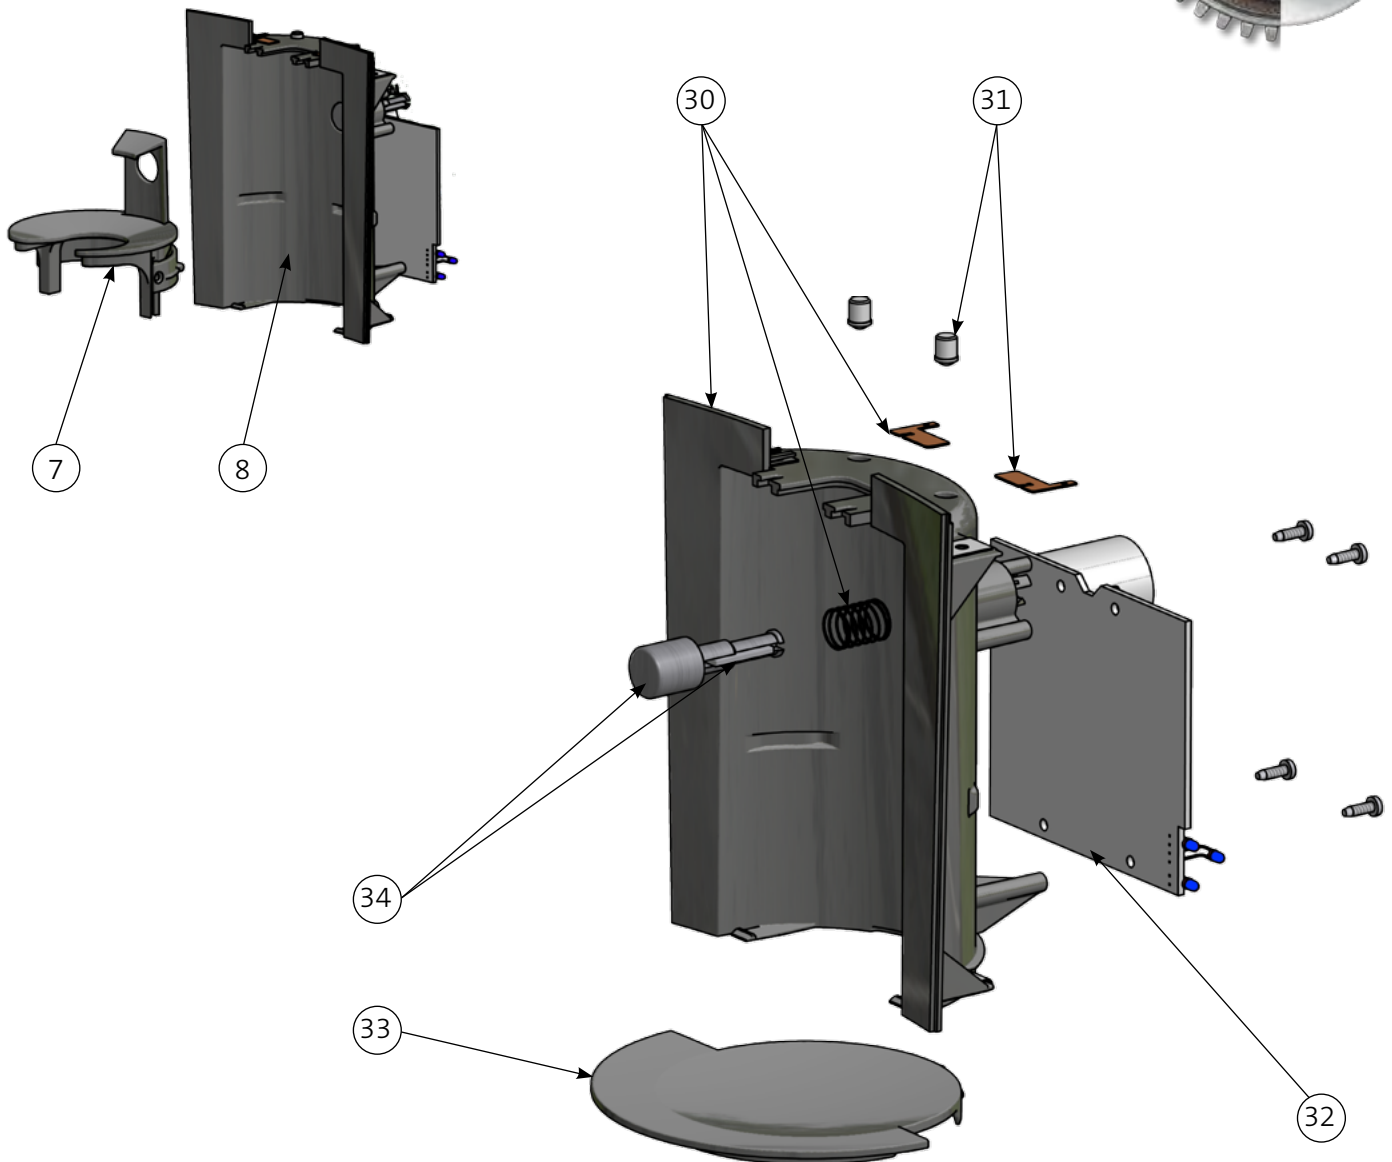

SPARE PARTS LIST - ProD ESPRESSO- 100-120V 50/60Hz

Model: ProM Espresso 100-120V 50/60Hz

ARTICLE NO.	DRAWING NO.	DESCRIPTION
100994	7	Portafilter holder ProD Espresso
-	8	Front panel complete UL
102009	30	Front panel ProD Espresso, service pack
310711	31	Small parts set, front panel
101597	32	Power board ProD Espresso 100-120V
310062	33	Residue tray ProD
310713	34	Start button, service pack