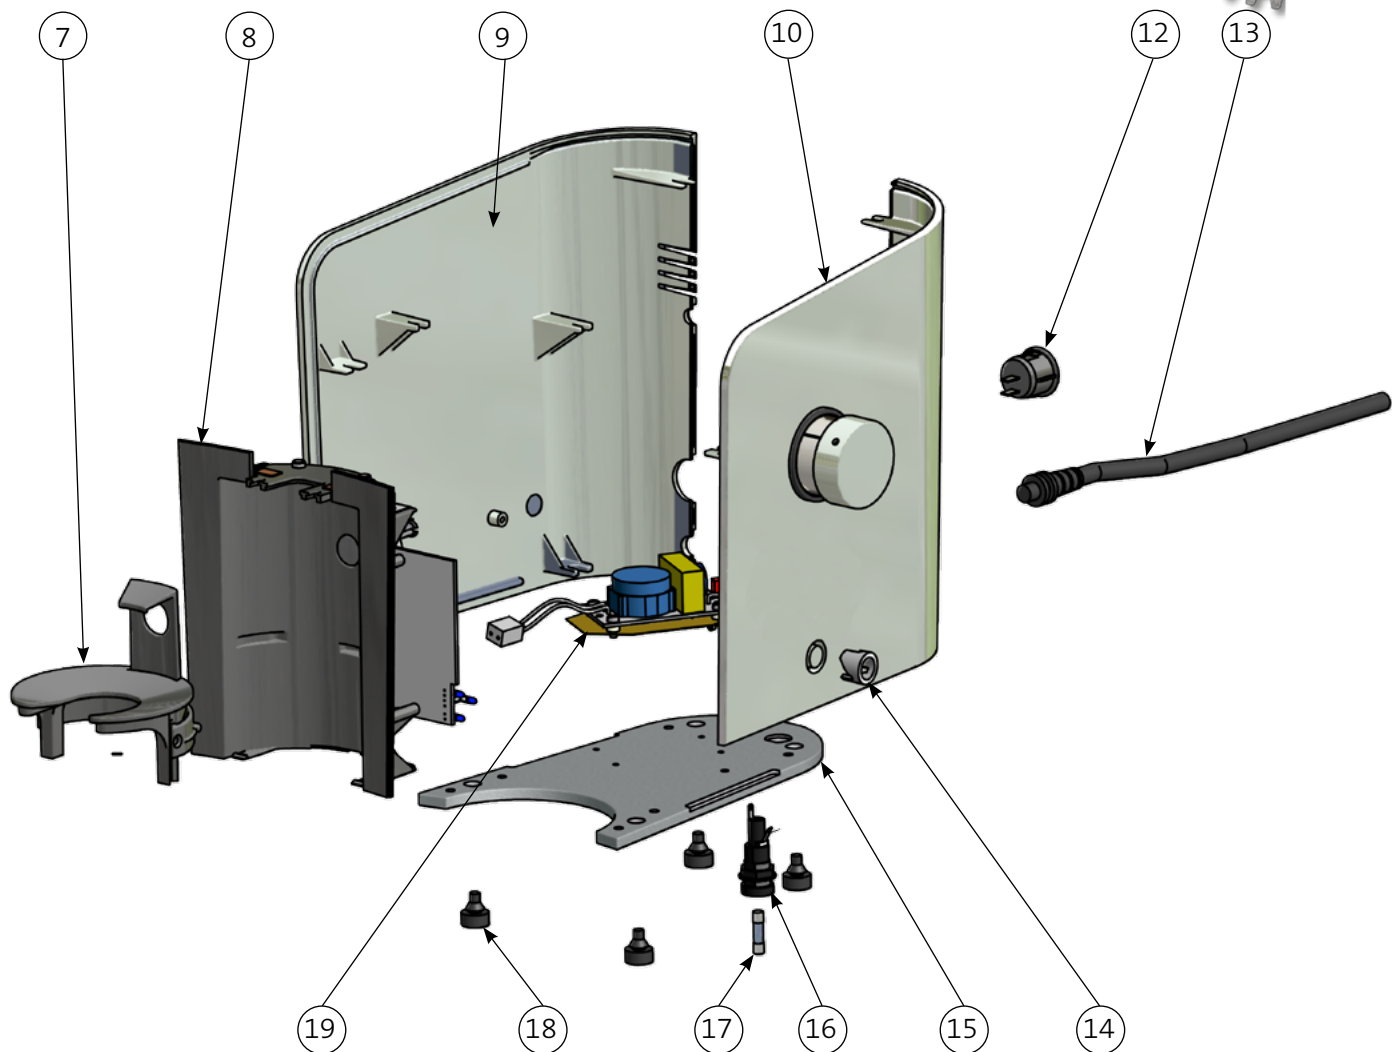

SPARE PARTS LIST - ProD ESPRESSO - 100-120V 50/60Hz

Model: ProM Espresso 100-120V 50/60Hz

ARTICLE NO.	DRAWING NO.	DESCRIPTION
100994	7	Portafilter holder ProD Espresso
-	8	Front panel complete UL (see page 5)
310033	9	Side panel left
100743	10	Side panel right ProD Espresso
310433	12	Rocker switch round
310986	13	Power cord, US
100976	13	Power cord, JP (JET)
310170	14	Lucent ring
310225	15	Base plate
310537	16	Fuse holder
100201	17	Safety fuse F2,5A L fast
310706	18	Rubber feet, pack of 4
100249	19	EMC-board 115V